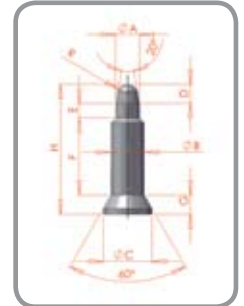

Short Series

Castellated - Short Series

Part No	Nut Size	Hole Size	A	B	C	D	E	F	G	H
TMS3-M4	M4	5	3.2	4.8	10	2.5	2.5	16	6	27
TMS3-M5	M5	6	4.1	5.8	10	3	3	16	5	27
TMS3-M6	M6	7	4.9	6.8	10	4	3	16	4	27
TMS3-M8	M8	9	6.6	8.8	12	4.5	3.5	16	4	28
TMS3-M10	M10	11	8.5	10.8	15	6.5	4	16	5	31
TMS3-M12	M12	13	10.05	12.8	16	10.4	4	16	4	31

Dolphin Nosed - Short Series

Part No	Nut Size	Hole Size	A	B	L	C	D	E	Q	R
WPN4P	M4	5	4.8	12	29	6.5	5.5	7.5	2	11
WPN4PRS	M4	6	5.8	12	30	8.5	7.5	6.5	2	15
WPN5P	M5	6	5.8	12	30	8.5	7.5	6.5	2	15
WPN5PRS	M5	7	6.8	12	31.5	11	9.5	5.5	3	23
WPN6P	M6	7	6.8	12	31.5	11	9.5	5.5	3	23
WPN6PRS	M6	8	7.8	12	31.5	11	9.5	5.5	3	23
WPN8P	M8	9	8.8	12	31	12	11	4	3	22
WPN8PRS	M8	10	9.8	12	31	12	11	4	3	22
WPN10P	M10	11	10.8	16	34.5	14	12	5.5	4	22
WPN10PRS	M10	12	11.8	16	34.5	14	12	5.5	4	22
WPN12P	M12	13	12.8	16	36	17	15	4	4	27
WPN12PRS	M12	14	13.8	16	36	17	15	4	4	27
WPN14P	M14	15	14.8	21	39	19	15	6	5	30

Nut Electrodes - Short Series

CuCrZr	Part No	Nut Size	Hole Size	A	B	C	D
	Elkanite						
WPN-C4	WPN-C4ELK	M4	5	5	13	M18	25
WPN-C5	WPN-C5ELK	M5	6	6	13	M18	25
WPN-C6	WPN-C6ELK	M6	7	7	13	M18	25
WPN-C6RS	WPN-C6RSELK	M6	8	8	13	M18	25
WPN-C8	WPN-C8ELK	M8	9	9	13	M18	25
WPN-C8RS	WPN-C8RSELK	M8	10	10	13	M18	25
WPN-C10	WPN-C10ELK	M10	11	11	17	M22	30
WPN-C10RS	WPN-C10RSELK	M10	12	12	17	M22	30
WPN-C12	WPN-C12ELK	M12	13	13	17	M22	30
WPN-C12RS	WPN-C12RSELK	M12	14	14	17	M22	30