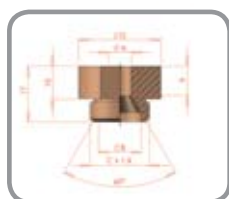

Short Series

Castellated - Short Series

Part No	Nut Size	Hole Size	A	B	C	D	E	F	G	H
TMS3-M4	M4	5	3.2	4.8	10	2.5	2.5	16	6	27
TMS3-M5	M5	6	4.1	5.8	10	3	3	16	5	27
TMS3-M6	M6	7	4.9	6.8	10	4	3	16	4	27
TMS3-M8	M8	9	6.6	8.8	12	4.5	3.5	16	4	28
TMS3-M10	M10	11	8.5	10.8	15	6.5	4	16	5	31
TMS3-M12	M12	13	10.05	12.8	16	10.4	4	16	4	31

Dolphin Nosed - Short Series

Part No	Nut Size	Hole Size	A	B	L	C	D	E	Q	R
WPN4P	M4	5	4.8	12	29	6.5	5.5	7.5	2	11
WPN4PRS	M4	6	5.8	12	30	8.5	7.5	6.5	2	15
WPN5P	M5	6	5.8	12	30	8.5	7.5	6.5	2	15
WPN5PRS	M5	7	6.8	12	31.5	11	9.5	5.5	3	23
WPN6P	M6	7	6.8	12	31.5	11	9.5	5.5	3	23
WPN6PRS	M6	8	7.8	12	31.5	11	9.5	5.5	3	23
WPN8P	M8	9	8.8	12	31	12	11	4	3	22
WPN8PRS	M8	10	9.8	12	31	12	11	4	3	22
WPN10P	M10	11	10.8	16	34.5	14	12	5.5	4	22
WPN10PRS	M10	12	11.8	16	34.5	14	12	5.5	4	22
WPN12P	M12	13	12.8	16	36	17	15	4	4	27
WPN12PRS	M12	14	13.8	16	36	17	15	4	4	27
WPN14P	M14	15	14.8	21	39	19	15	6	5	30

Nut Electrodes - Short Series

CuCrZr	Part No	Nut Size	Hole Size	A	B	C	D
	Elkanite						
WPN-C4	WPN-C4ELK	M4	5	5	13	M18	25
WPN-C5	WPN-C5ELK	M5	6	6	13	M18	25
WPN-C6	WPN-C6ELK	M6	7	7	13	M18	25
WPN-C6RS	WPN-C6RSELK	M6	8	8	13	M18	25
WPN-C8	WPN-C8ELK	M8	9	9	13	M18	25
WPN-C8RS	WPN-C8RSELK	M8	10	10	13	M18	25
WPN-C10	WPN-C10ELK	M10	11	11	17	M22	30
WPN-C10RS	WPN-C10RSELK	M10	12	12	17	M22	30
WPN-C12	WPN-C12ELK	M12	13	13	17	M22	30
WPN-C12RS	WPN-C12RSELK	M12	14	14	17	M22	30